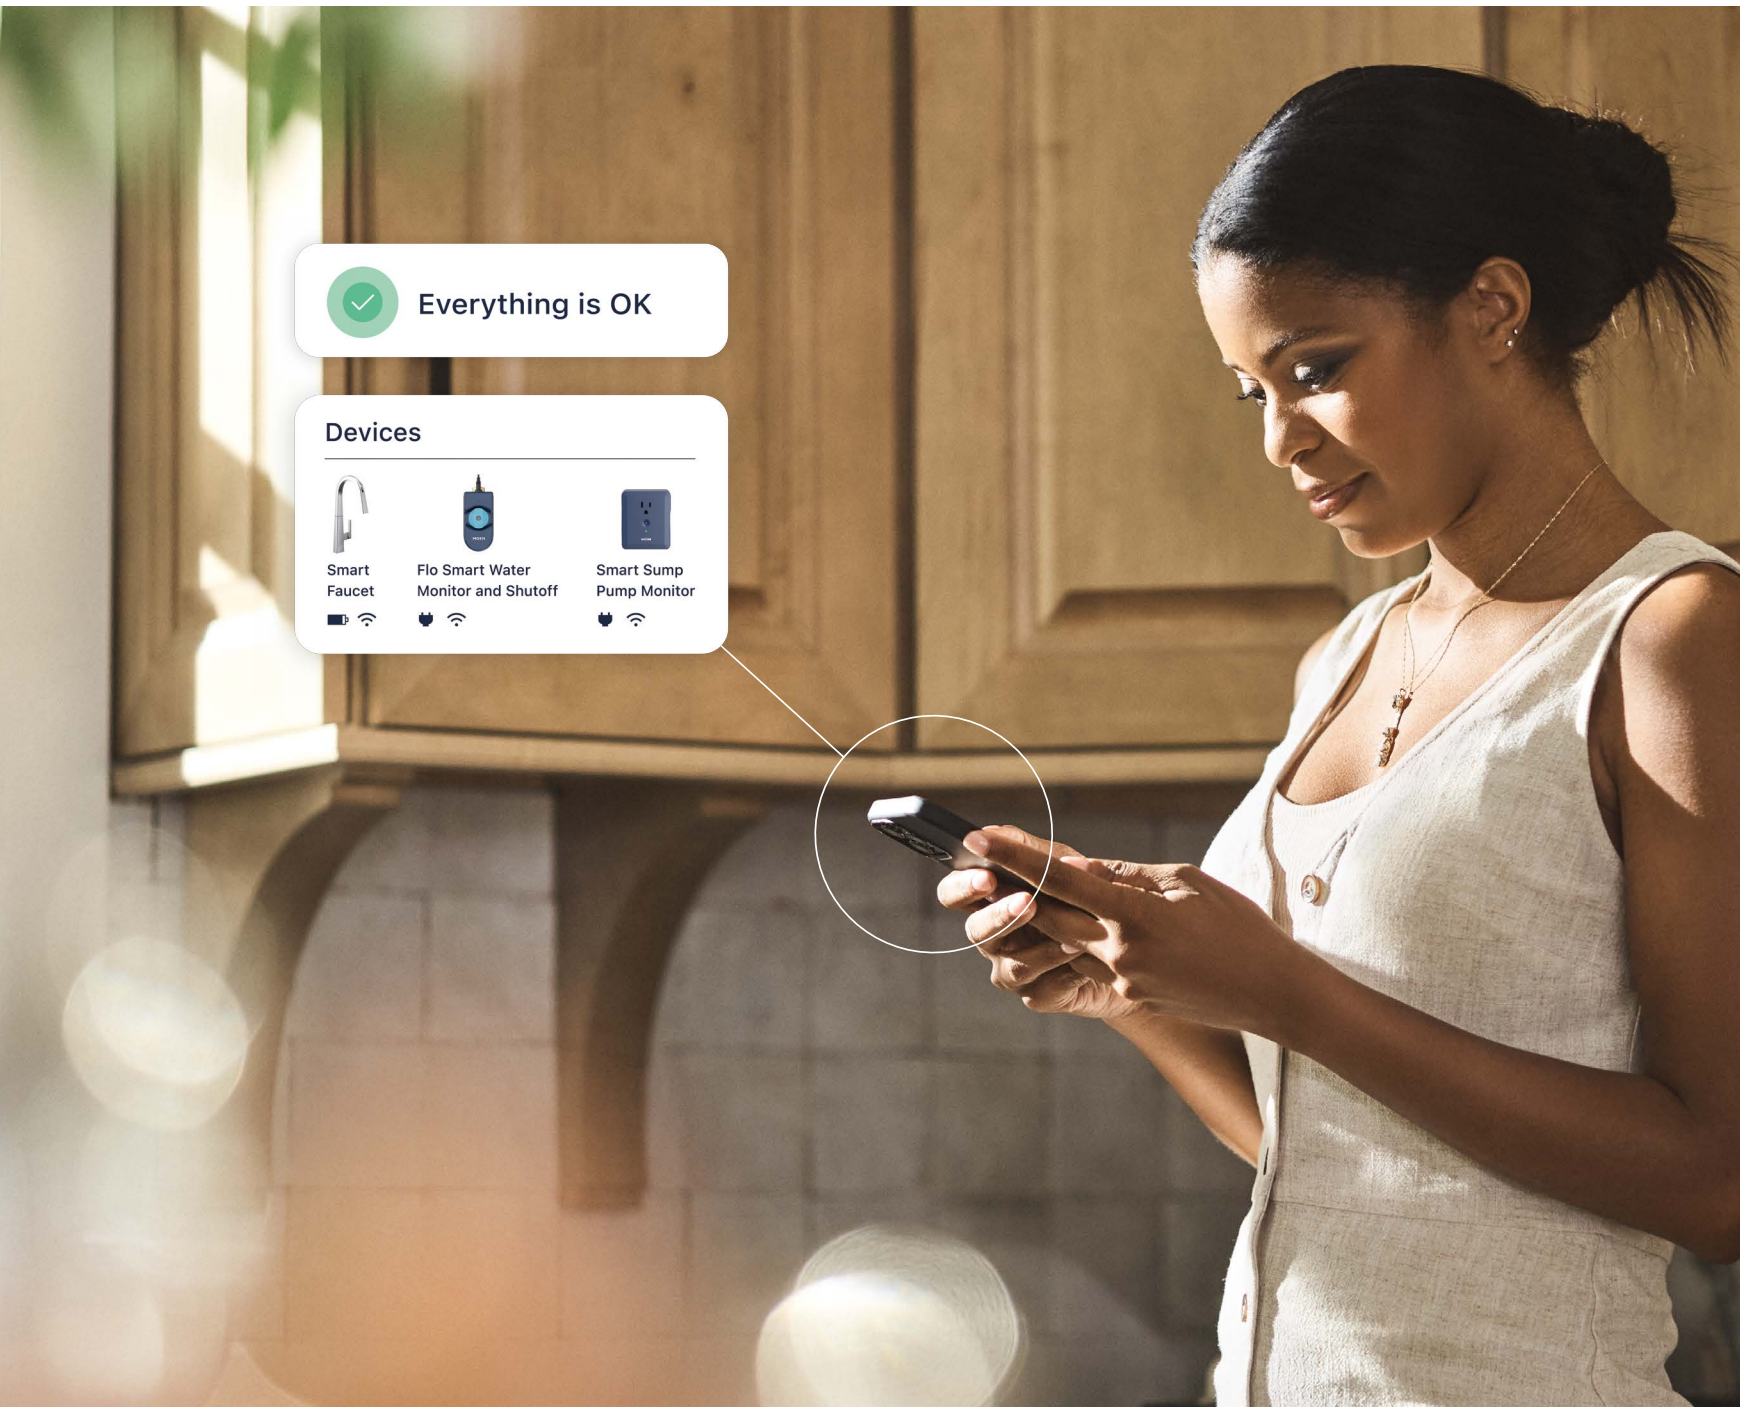

MOEN®

QUICK REFERENCE GUIDE

A Smarter Way to Control Your Water

The Moen® Smart Water Network simplifies your life and gives you peace of mind by creating a deeper connection with the water in your home. Control and customize all interactions with water to elevate your experiences to a level that has never before been possible.

TRACK WATER USAGE

See your home's total water usage by device in the Moen Smart Water App, so you can know when and where water is being used.

WATER SECURITY

Monitor your water usage, detect leaks in your pipes 24/7 and automatically shut off your entire water supply before a catastrophic leak damages your home.